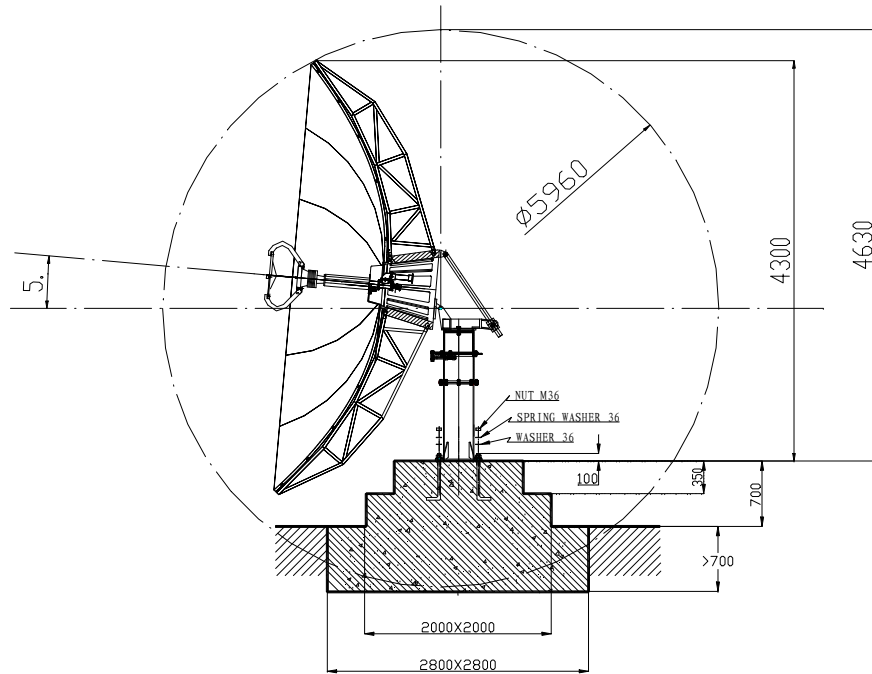

C-Band Extended C-Band Ku-Band

SUMAN SATELLITE COMMUNICATION ANTENNA

MODEL: SM-T4.5RC SM-T4.5RC/E SM-T4.5RK

4.5M

**SIDE VIEW**

**PLAN VIEW**

SUMAN SATELLITE TECHNOLOGY COMPANY

#17 Lan Dian Chang Road, HaiDian District, Beijing, China 100097