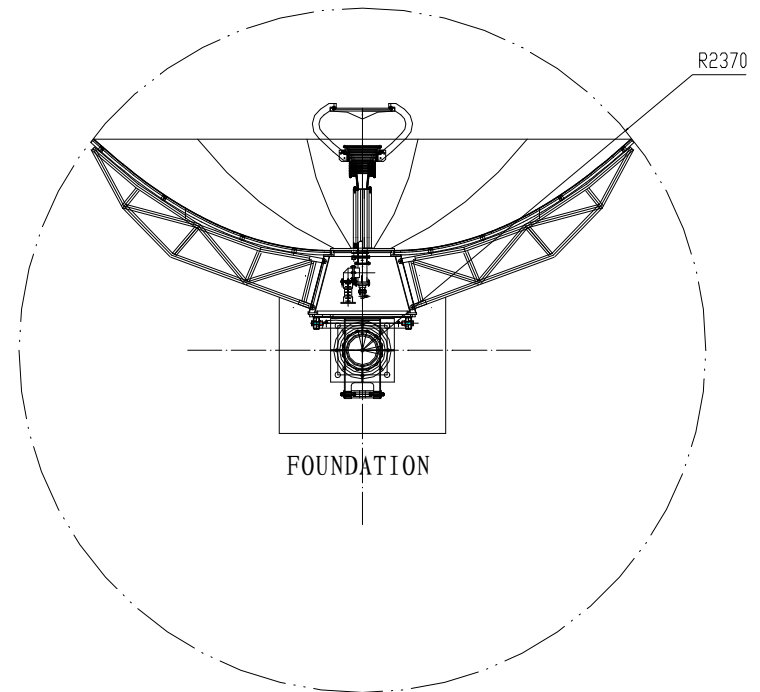

C-Band Extended C-Band Ku-Band

SUMAN SATELLITE COMMUNICATION ANTENNA

MODEL: SM-T3.7RC SM-T3.7RC/E SM-T3.7RK

3.7M

**SIDE VIEW**

**PLAN VIEW**

SUMAN SATELLITE TECHNOLOGY COMPANY

#17 Lan Dian Chang Road, HaiDian District, Beijing, China 100097