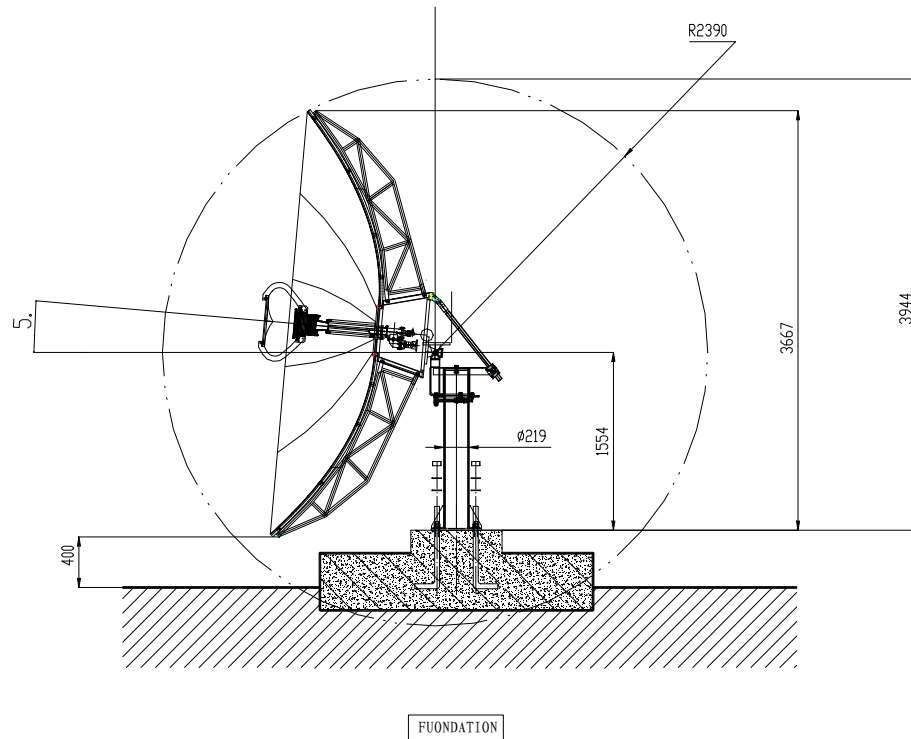

C-Band Extended C-Band Ku-Band

SUMAN SATELLITE COMMUNICATION ANTENNA

MODEL: SM-T3.7RC SM-T3.7RC/E SM-T3.7RK

3.7M

**SIDE VIEW**

**PLAN VIEW**

SUMAN SATELLITE TECHNOLOGY COMPANY

#17 Lan Dian Chang Road, HaiDian District, Beijing, China 100097