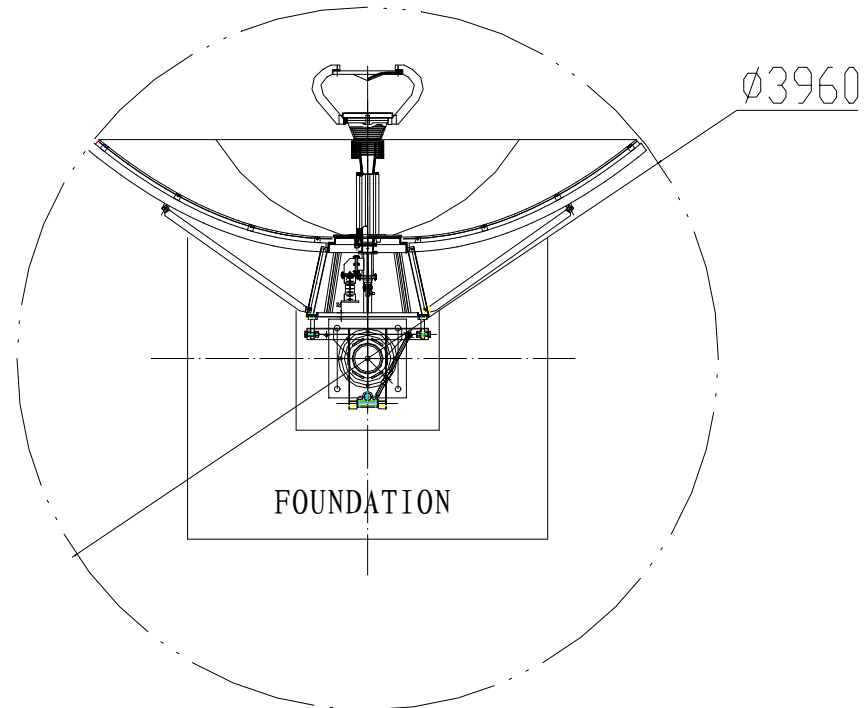

C-Band Extended C-Band Ku-Band

SUMAN SATELLITE COMMUNICATION ANTENNA

MODEL: SM-T3.0RC SM-T3.0RC/E SM-T3.0RK

3.0M

SIDE VIEW

PLAN VIEW

SUMAN SATELLITE TECHNOLOGY COMPANY

#17 Lan Dian Chang Road, HaiDian District, Beijing, China 100097