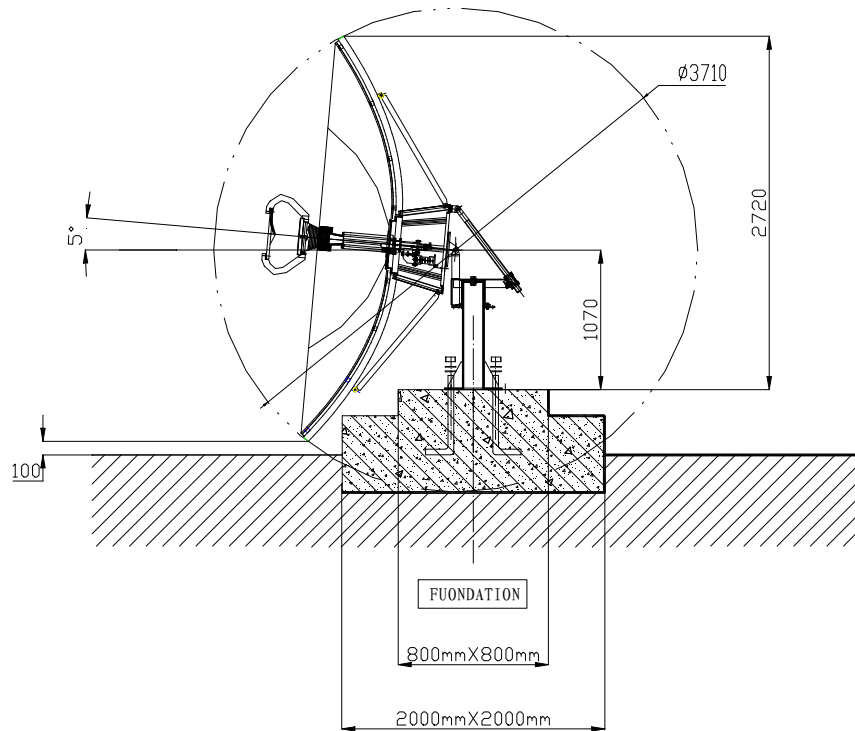

C-Band Extended C-Band Ku-Band

SUMAN SATELLITE COMMUNICATION ANTENNA

MODEL: SM-T3.0RC SM-T3.0RC/E SM-T3.0RK

3.0M

SIDE VIEW

PLAN VIEW

SUMAN SATELLITE TECHNOLOGY COMPANY

#17 Lan Dian Chang Road, HaiDian District, Beijing, China 100097