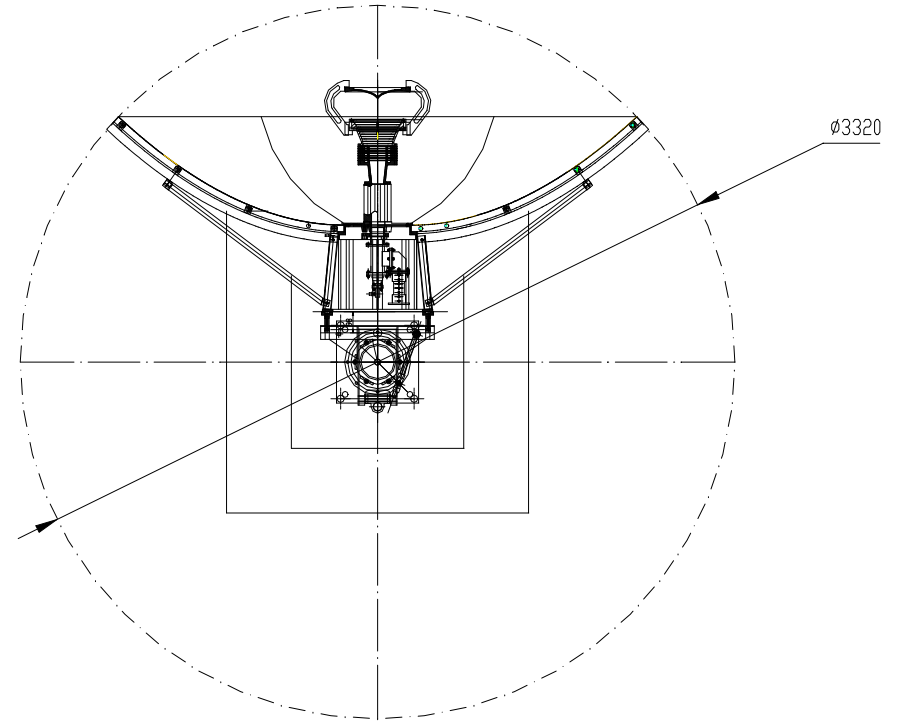

C-Band    Extended C-Band    Ku-Band

SUMAN SATELLITE COMMUNICATION ANTENNA

MODEL: SM-T2.4RC    SM-T2.4RC/E    SM-T2.4RK

2.4 m

SIDE VIEW

PLAN VIEW

SUMAN SATELLITE TECHNOLOGY COMPANY

#17 Lan Dian Chang Road, HaiDian District, Beijing, China 100097