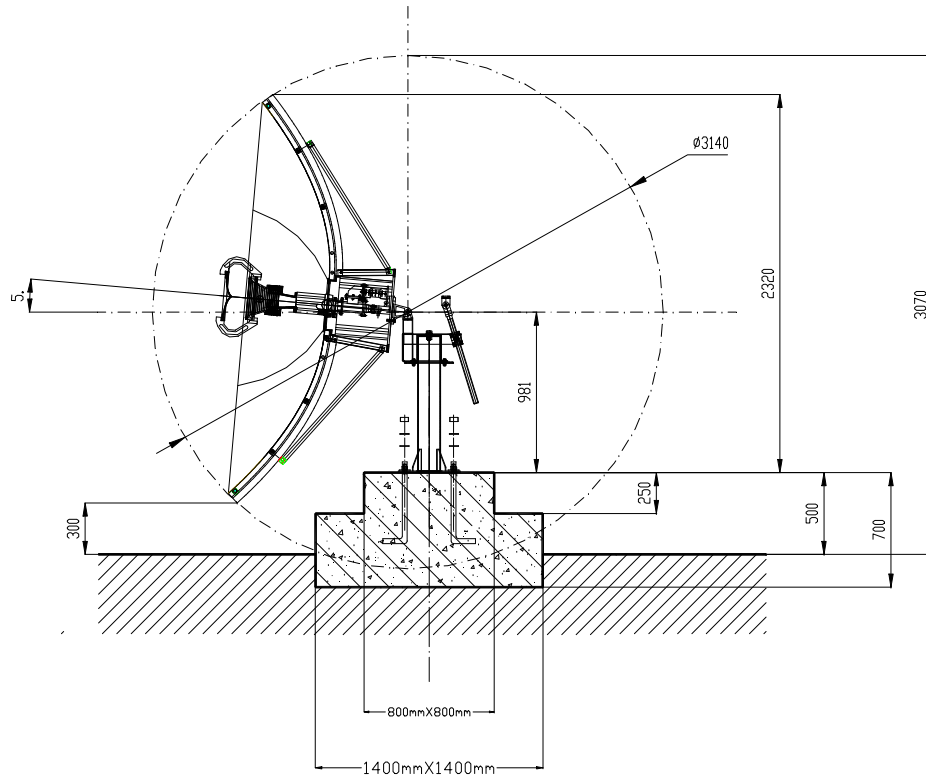

C-Band    Extended C-Band    Ku-Band

SUMAN SATELLITE COMMUNICATION ANTENNA

MODEL: SM-T2.4RC    SM-T2.4RC/E    SM-T2.4RK

2.4 m

SIDE VIEW

PLAN VIEW

SUMAN SATELLITE TECHNOLOGY COMPANY

#17 Lan Dian Chang Road, HaiDian District, Beijing, China 100097