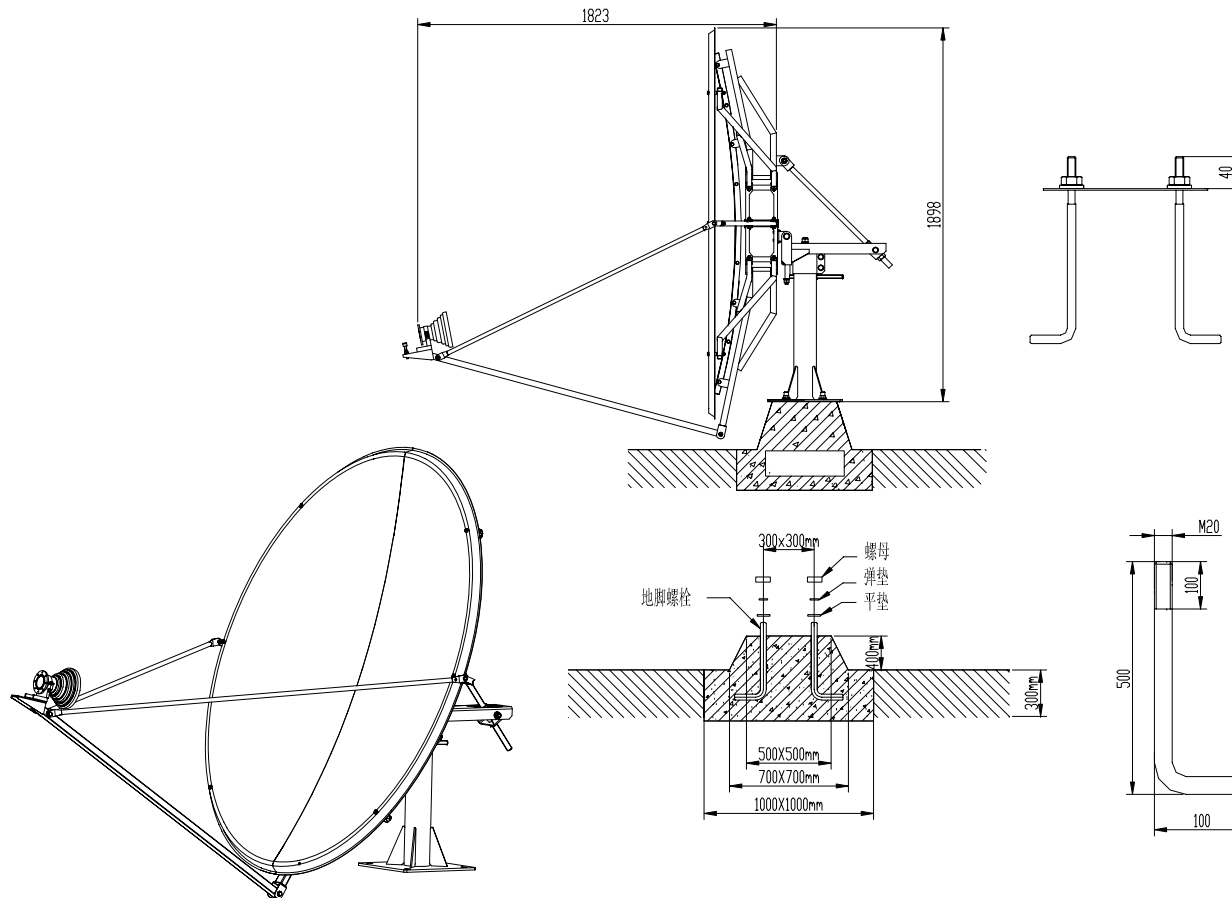

Ku-Band Offset Feed-Horn

SUMAN SATELLITE COMMUNICATION ANTENNA

MODEL: SM-T1.8RK SM-T1.8RC

SUMAN SATELLITE TECHNOLOGY COMPANY

#17 Lan Dian Chang Road, HaiDian District, Beijing, China 100097

Tel: +86-10-88455265 Fax: +86-10-88454630 E-mail: sumant@public.bta.net.cn Website: www.sumante.com