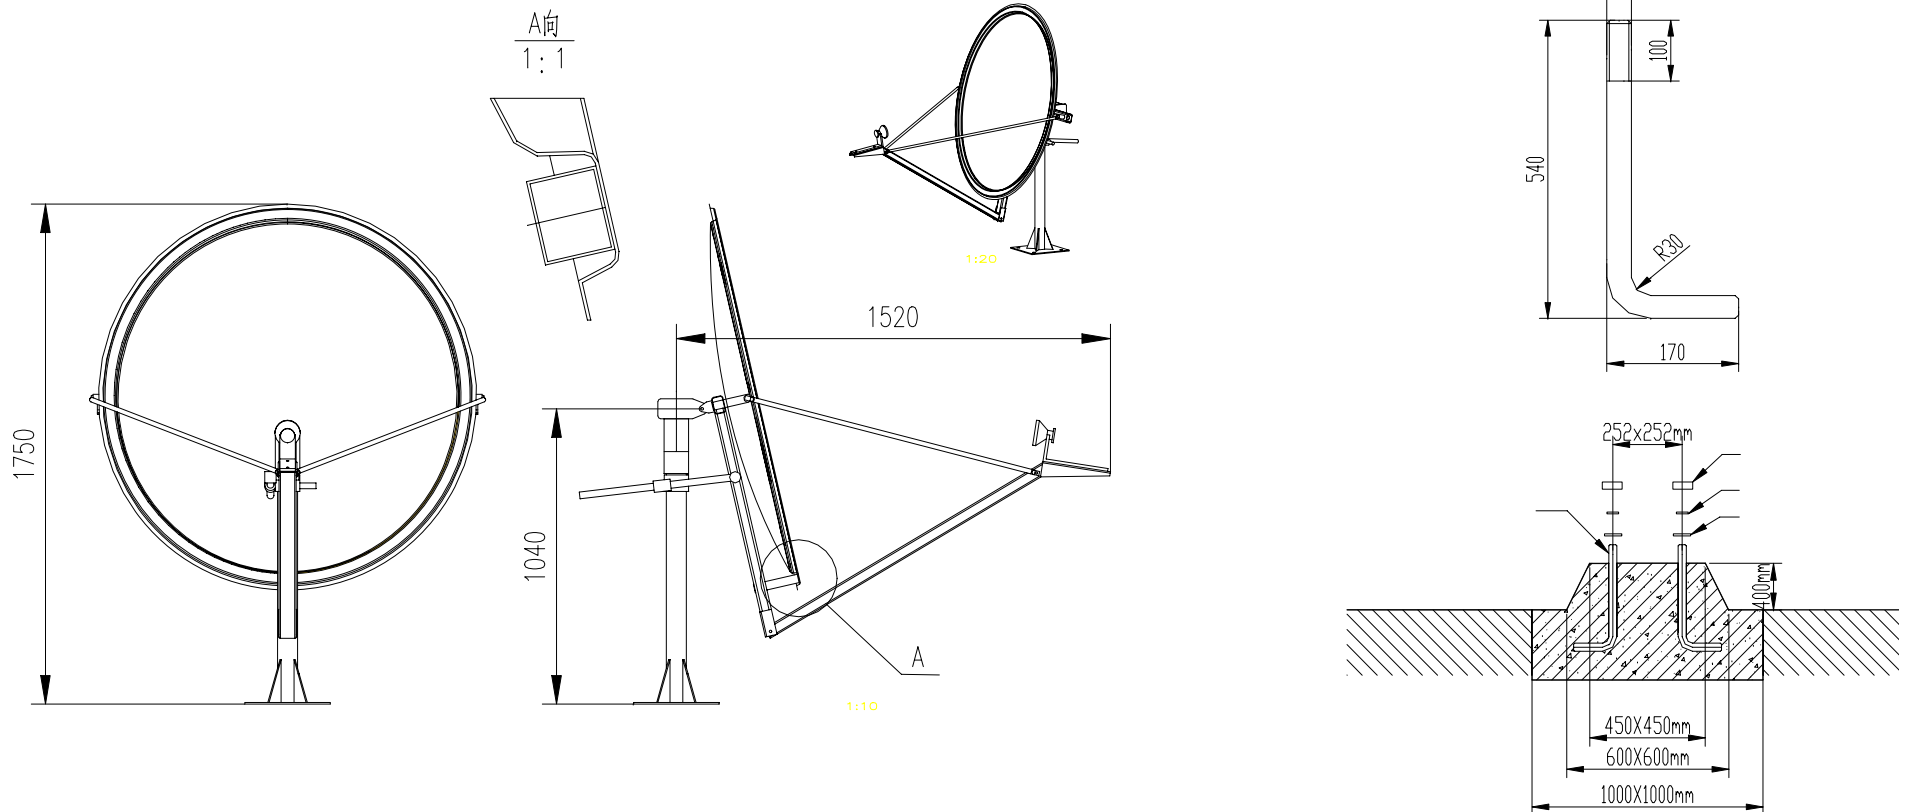

# Ku-Band Offset Feed-Horn

SUMAN SATELLITE COMMUNICATION ANTENNA

MODEL: SM-T1.2RK